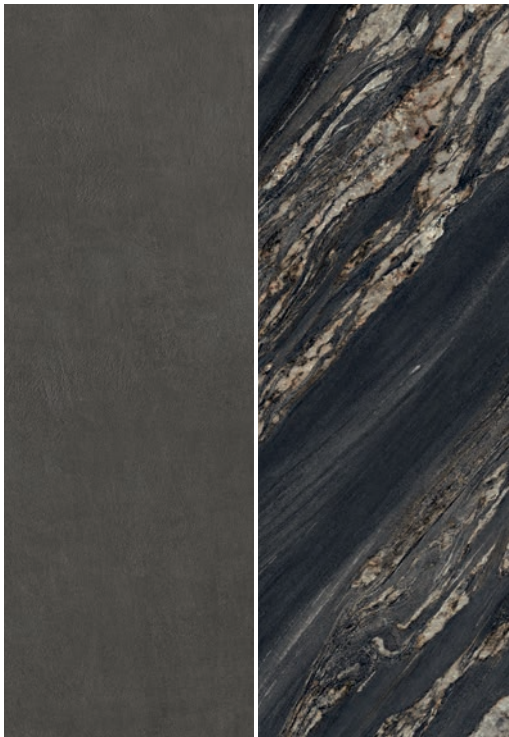

Floor Balance Steel Blue 120x120cm. Furniture Pietra Piasentina 300x150cm

Balance

Floor Balance Umber 120x120cm. Wall & Furniture Nero Damascato 300x150cm

Floor Balance Umber 120x120cm. Furniture Nero Damascato 300x150cm