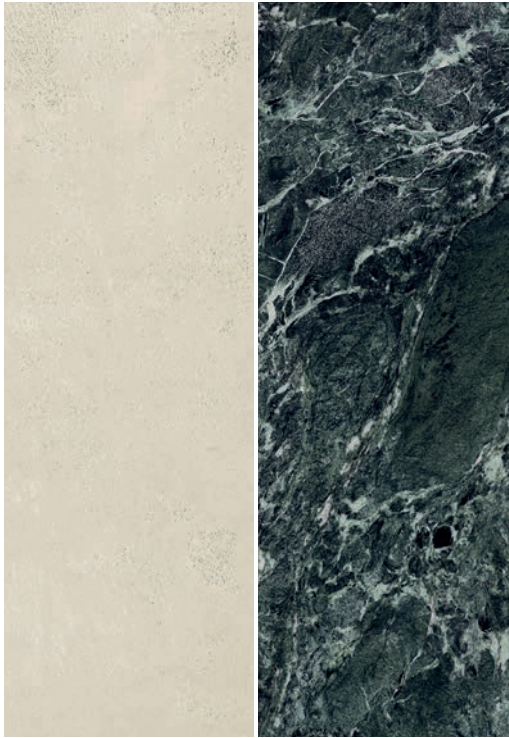

Floor Balance Ivory 120x120cm. Wall Verde Saint Denis 300x150cm

Floor Balance Ivory 120x120cm / Alpi Chiaro Venato 300x150cm. Furniture Alpi Chiaro Venato 300x150cm

Floor Balance Marsala Red 120x120cm. Furniture Calacatta Viola 300x150cm