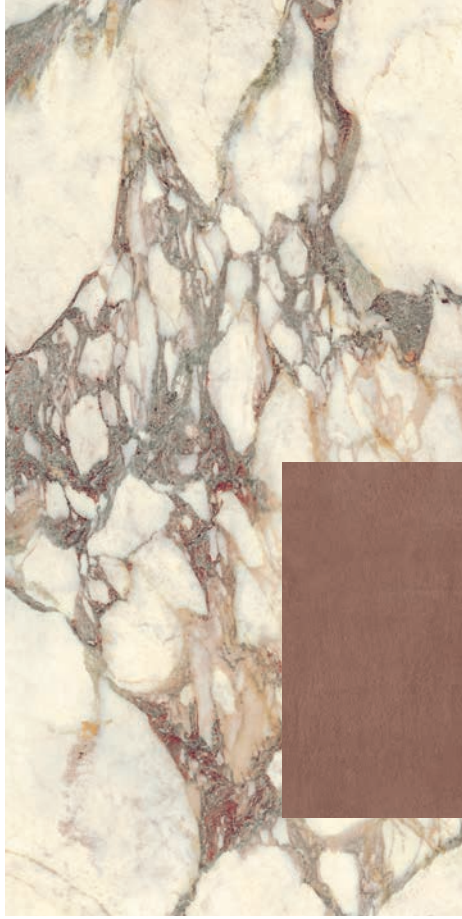

Floor Balance Marsala Red 120x120cm. Furniture Calacatta Viola 300x150cm