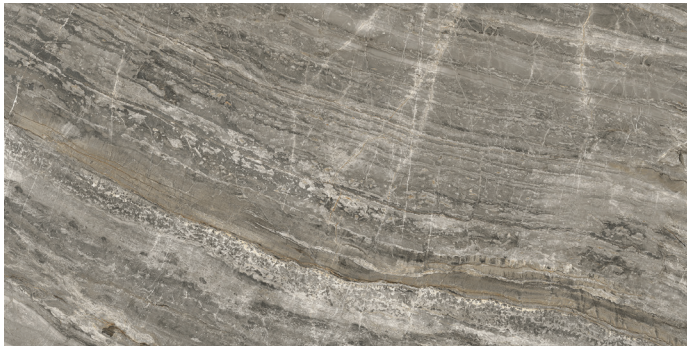

Floor Balance Tan 120x120cm. Wall & Furniture Nebula Grigia 300x150cm

Floor Balance Tan 120x120cm. Wall & Furniture Nebula Grigia 300x150cm

Floor Balance Mustard 120x120cm. Furniture Onice Nero 300x150cm